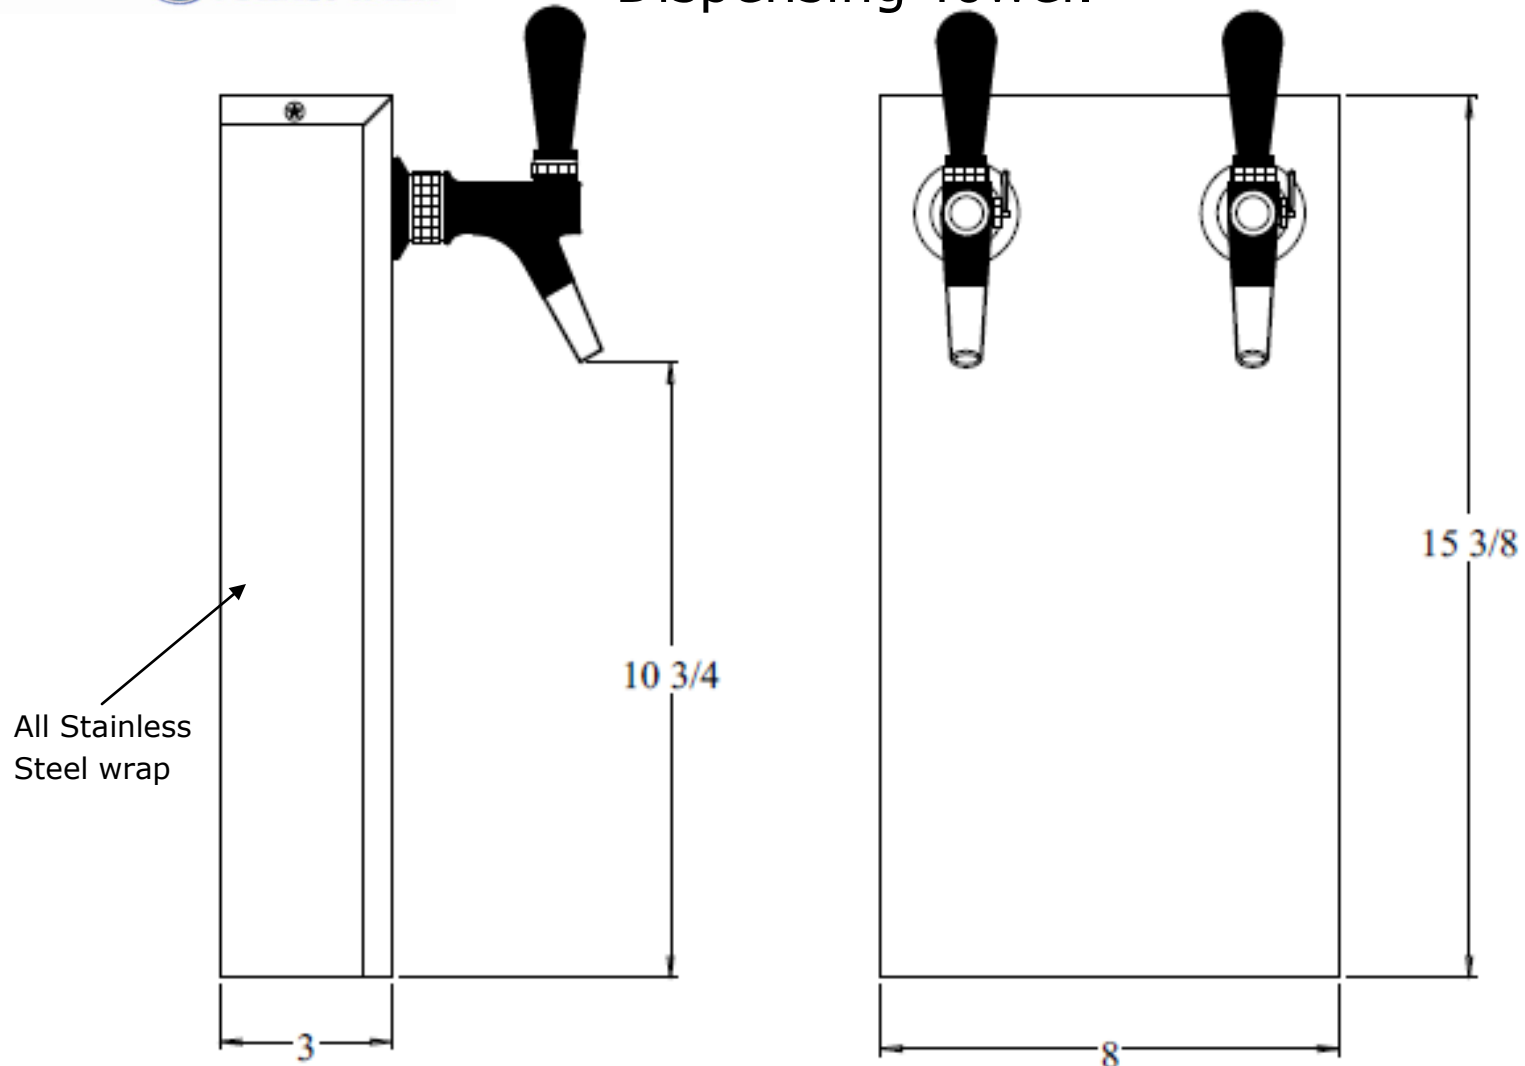

CM-V2

Dispensing Tower.

Counter Mount, or Wall Mount
with or without drain pan